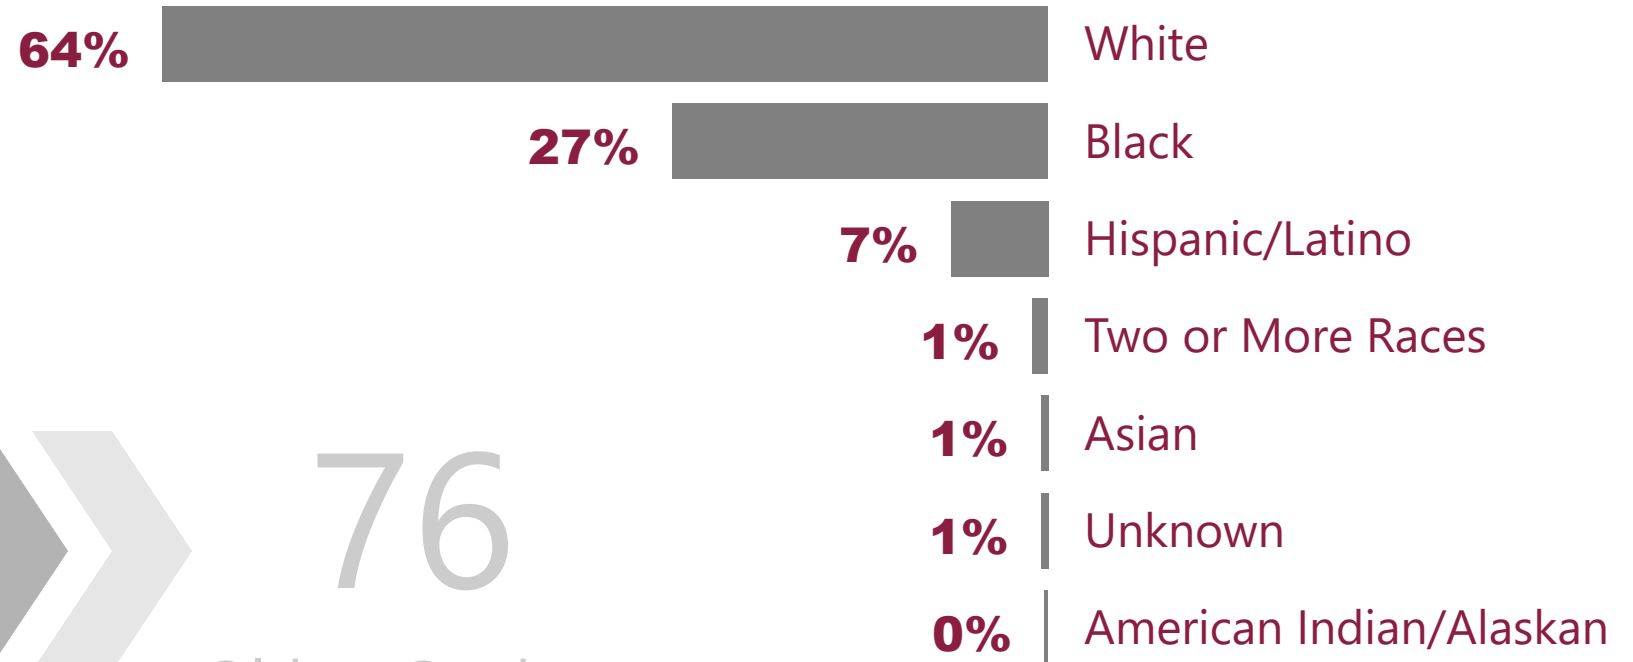

## Summer 21

**789**

Enrolled

28

Average Age

76

Oldest Student

### Student Ethnicities

7%

Attend Full Time

93%

Attend Part Time

**18:1**

Student/Instructor Ratio