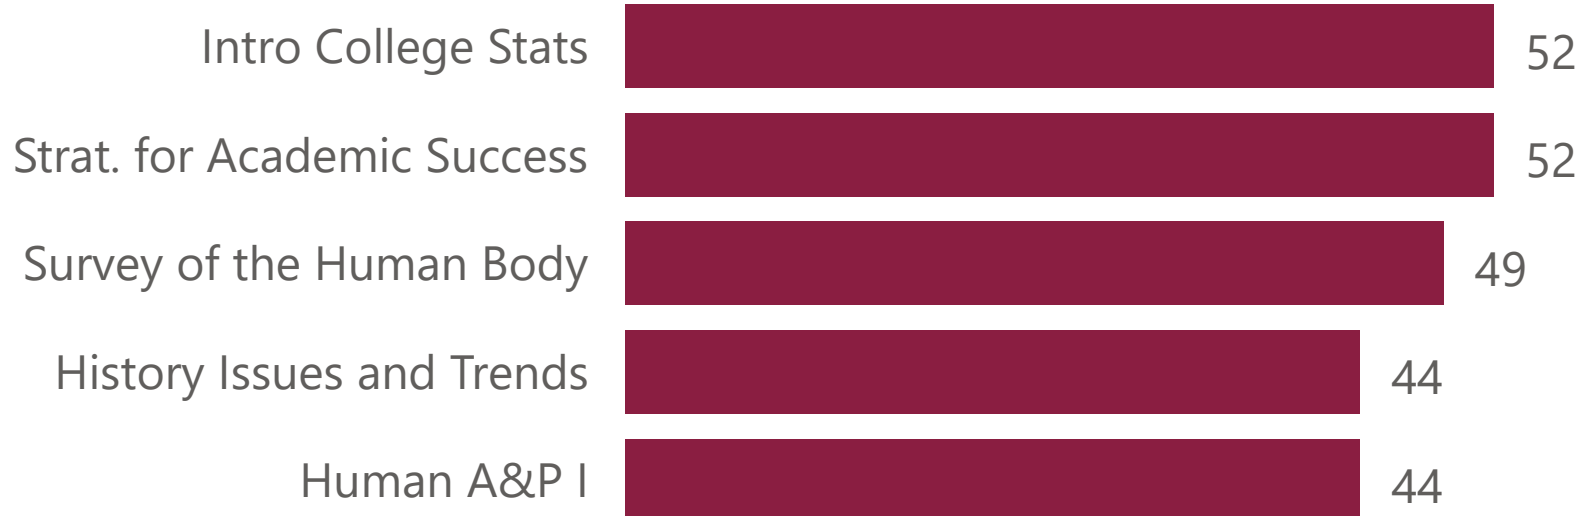

Top 5 Courses

$71,625

in Scholarships Awarded by NFC Foundation

62%

Enroll in All Online Classes

57%

of courses offered online

31%

Enroll in All Face-to-Face Classes