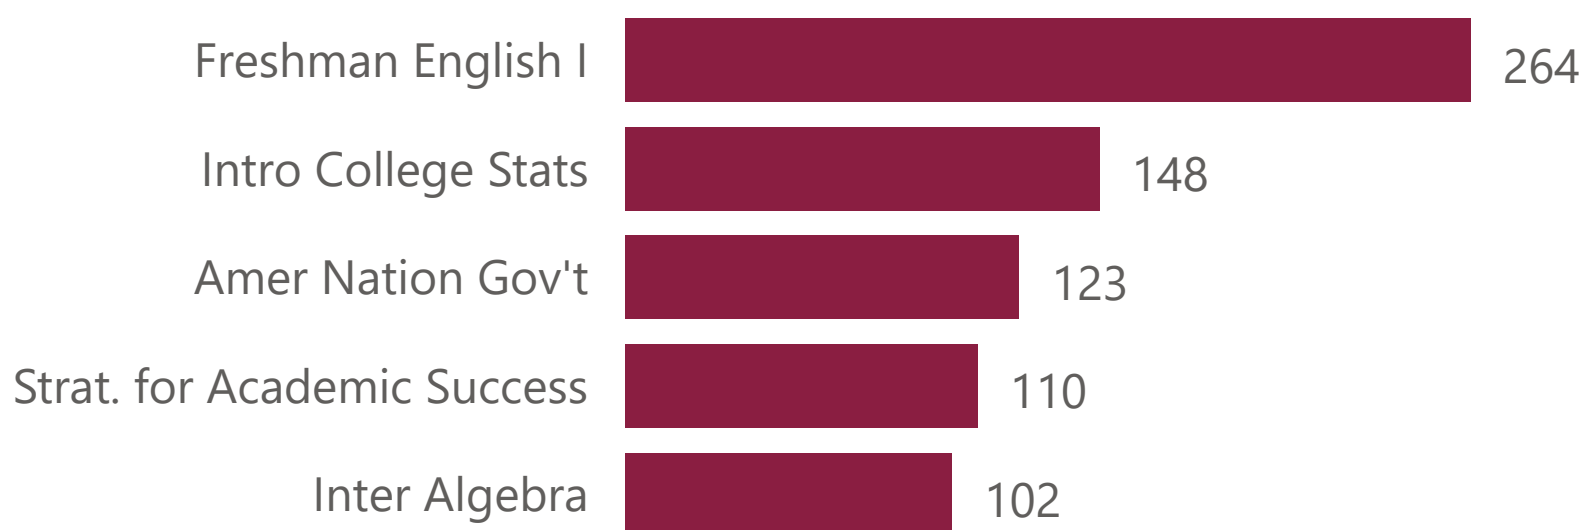

Attend Full Time

71%

Attend Part Time

18:1

Student/Instructor Ratio

Top 5 Courses

\$164,295

in Scholarships Awarded by NFC Foundation