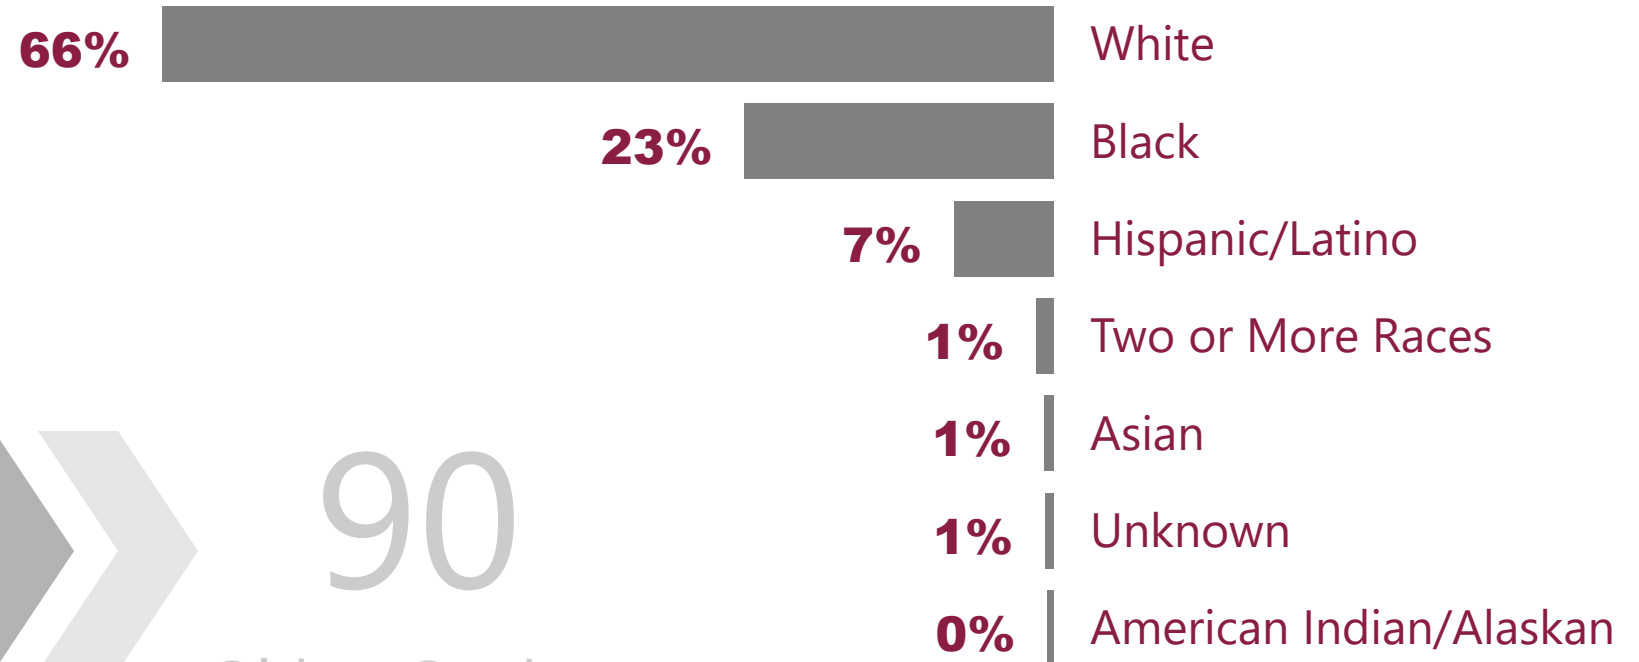

Fall **21**

1225

Enrolled

13
Youngest Student

24
Average Age

90
Oldest Student

Student Ethnicities

29%